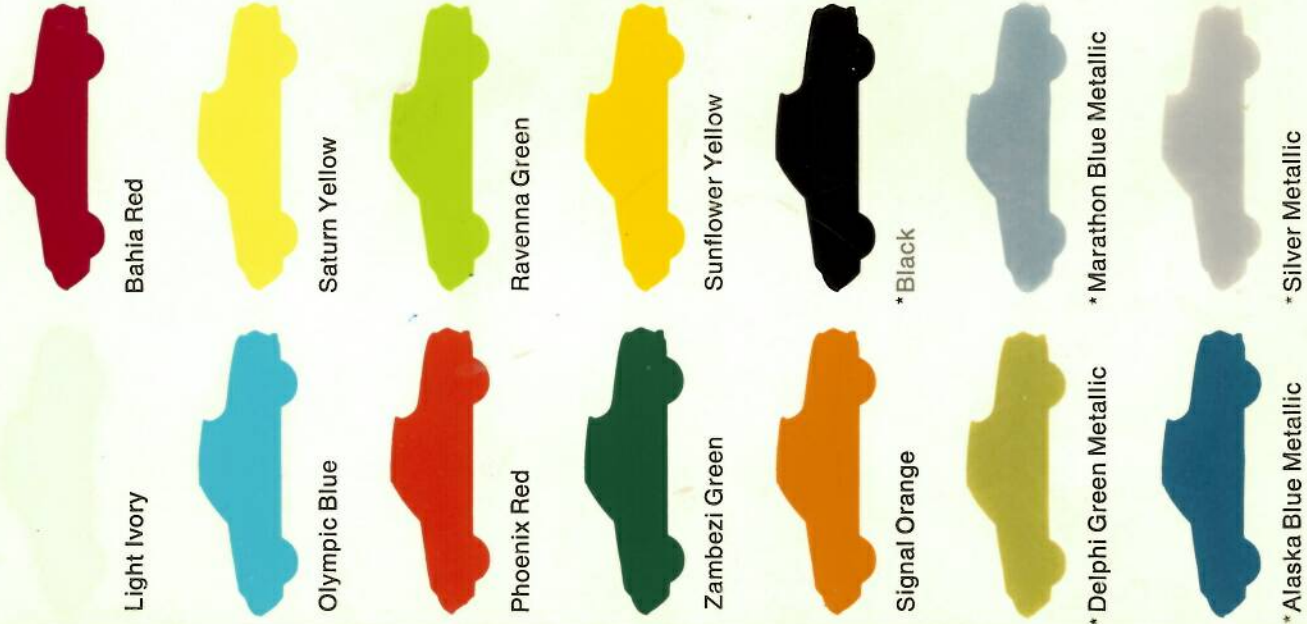

# Interiors

Color and material

Color	Interior Trim	Seats		Available
		Bolsters	Inlays	
Black	Leatherette	Leatherette	Leatherette**	● ● ●
Brown				● ● ●
Beige				● ● ●
Black	Leatherette	Leatherette	Corduroy Fabric	● ● ●
Brown				● ● ●
Beige				● ● ●
Black	Leatherette	Leatherette	Hound's Tooth Fabric	— — —
Brown				— — —
Beige				— — —
Black	Leatherette	Genuine Leather	Genuine Leather Perforated	● ● ●
Brown				● ● ●
Beige				● ● ●
Black	Leatherette	Genuine Leather	Corduroy Fabric	— — —
Brown				— — —
Beige				— — —
Black	Leatherette	Genuine Leather	Hound's Tooth Fabric	● ● ●
Brown				● ● ●
Beige				● ● ●
Black	Genuine Leather	Genuine Leather	Genuine Leather Perforated	— — —
Brown				— — —
Beige				— — —
Black	Genuine Leather	Genuine Leather	Corduroy Fabric	● ● ●
Brown				● ● ●
Beige				● ● ●
Black	Genuine Leather	Genuine Leather	Hound's Tooth Fabric	— — —
Brown				— — —
Beige				— — —

## 914 Models

## 911 Models (Coupe & Targa)

**NOTE** Genuine Leather optional at extra cost. All interiors are available with any exterior color. Specifications subject to change without notice. \*\*For 911 models perforated. For 914 models basketweave.

\*Optional colors available at extra cost.