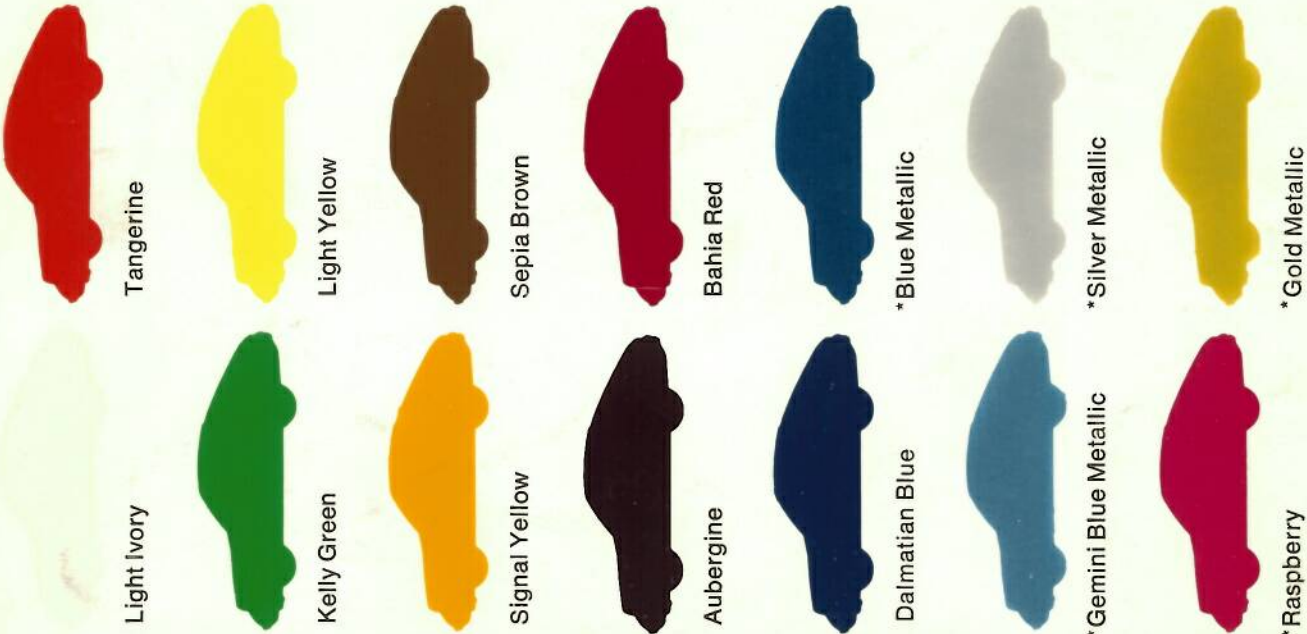

# Interiors

Color and material

Color	Interior Trim	Seats		Available
		Bolsters	Inlays	
Black	Leatherette	Leatherette	Leatherette**	● ● ●
Brown				● ● ●
Beige				● ● ●
Black	Leatherette	Leatherette	Corduroy Fabric	● ● ●
Brown				● ● ●
Beige				● ● ●
Black	Leatherette	Leatherette	Hound's Tooth Fabric	— — —
Brown				— — —
Beige				— — —
Black	Leatherette	Genuine Leather	Genuine Leather Perforated	● ● ●
Brown				● ● ●
Beige				● ● ●
Black	Leatherette	Genuine Leather	Corduroy Fabric	— — —
Brown				— — —
Beige				— — —
Black	Leatherette	Genuine Leather	Hound's Tooth Fabric	● ● ●
Brown				● ● ●
Beige				● ● ●
Black	Genuine Leather	Genuine Leather	Genuine Leather Perforated	— — —
Brown				— — —
Beige				— — —
Black	Genuine Leather	Genuine Leather	Corduroy Fabric	● ● ●
Brown				● ● ●
Beige				● ● ●
Black	Genuine Leather	Genuine Leather	Hound's Tooth Fabric	— — —
Brown				— — —
Beige				— — —

## 914 Models

## 911 Models (Coupe & Targa)

**NOTE** Genuine Leather optional at extra cost. All interiors are available with any exterior color. Specifications subject to change without notice. \*\*For 911 models perforated. For 914 models basketweave.

\*Optional colors available at extra cost.