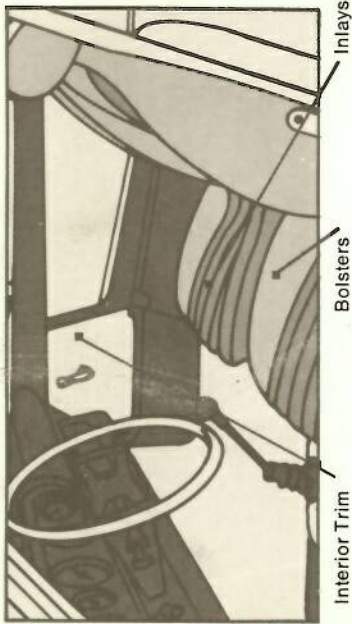

# Interiors

Color and material

Color	Interior Trim	Seats		Available
		Bolsters	Inlays	
Black	Leatherette	Leatherette	Leatherette**	● ● ●
Brown				● ● ●
Beige				● ● ●
Black	Leatherette	Leatherette	Corduroy Fabric	● ● ●
Brown				● ● ●
Beige				● ● ●
Black	Leatherette	Leatherette	Hound's Tooth Fabric	— — —
Brown				— — —
Beige				— — —
Black	Leatherette	Genuine Leather	Genuine Leather Perforated	● ● ●
Brown				● ● ●
Beige				● ● ●
Black	Leatherette	Genuine Leather	Corduroy Fabric	— — —
Brown				— — —
Beige				— — —
Black	Leatherette	Genuine Leather	Hound's Tooth Fabric	● ● ●
Brown				● ● ●
Beige				● ● ●
Black	Genuine Leather	Genuine Leather	Genuine Leather Perforated	— — —
Brown				— — —
Beige				— — —
Black	Genuine Leather	Genuine Leather	Corduroy Fabric	● ● ●
Brown				● ● ●
Beige				● ● ●
Black	Genuine Leather	Genuine Leather	Hound's Tooth Fabric	— — —
Brown				— — —
Beige				— — —