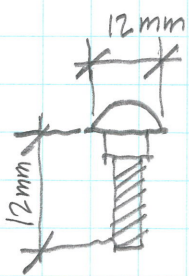

0.06 in shf mtl zinc plated steel material

M6 x 10  
WITH LOCK WASHER + NUT

1974 PORSCHE 914  
LIMITED EDITION  
FRONT SPOILER BRACKETS