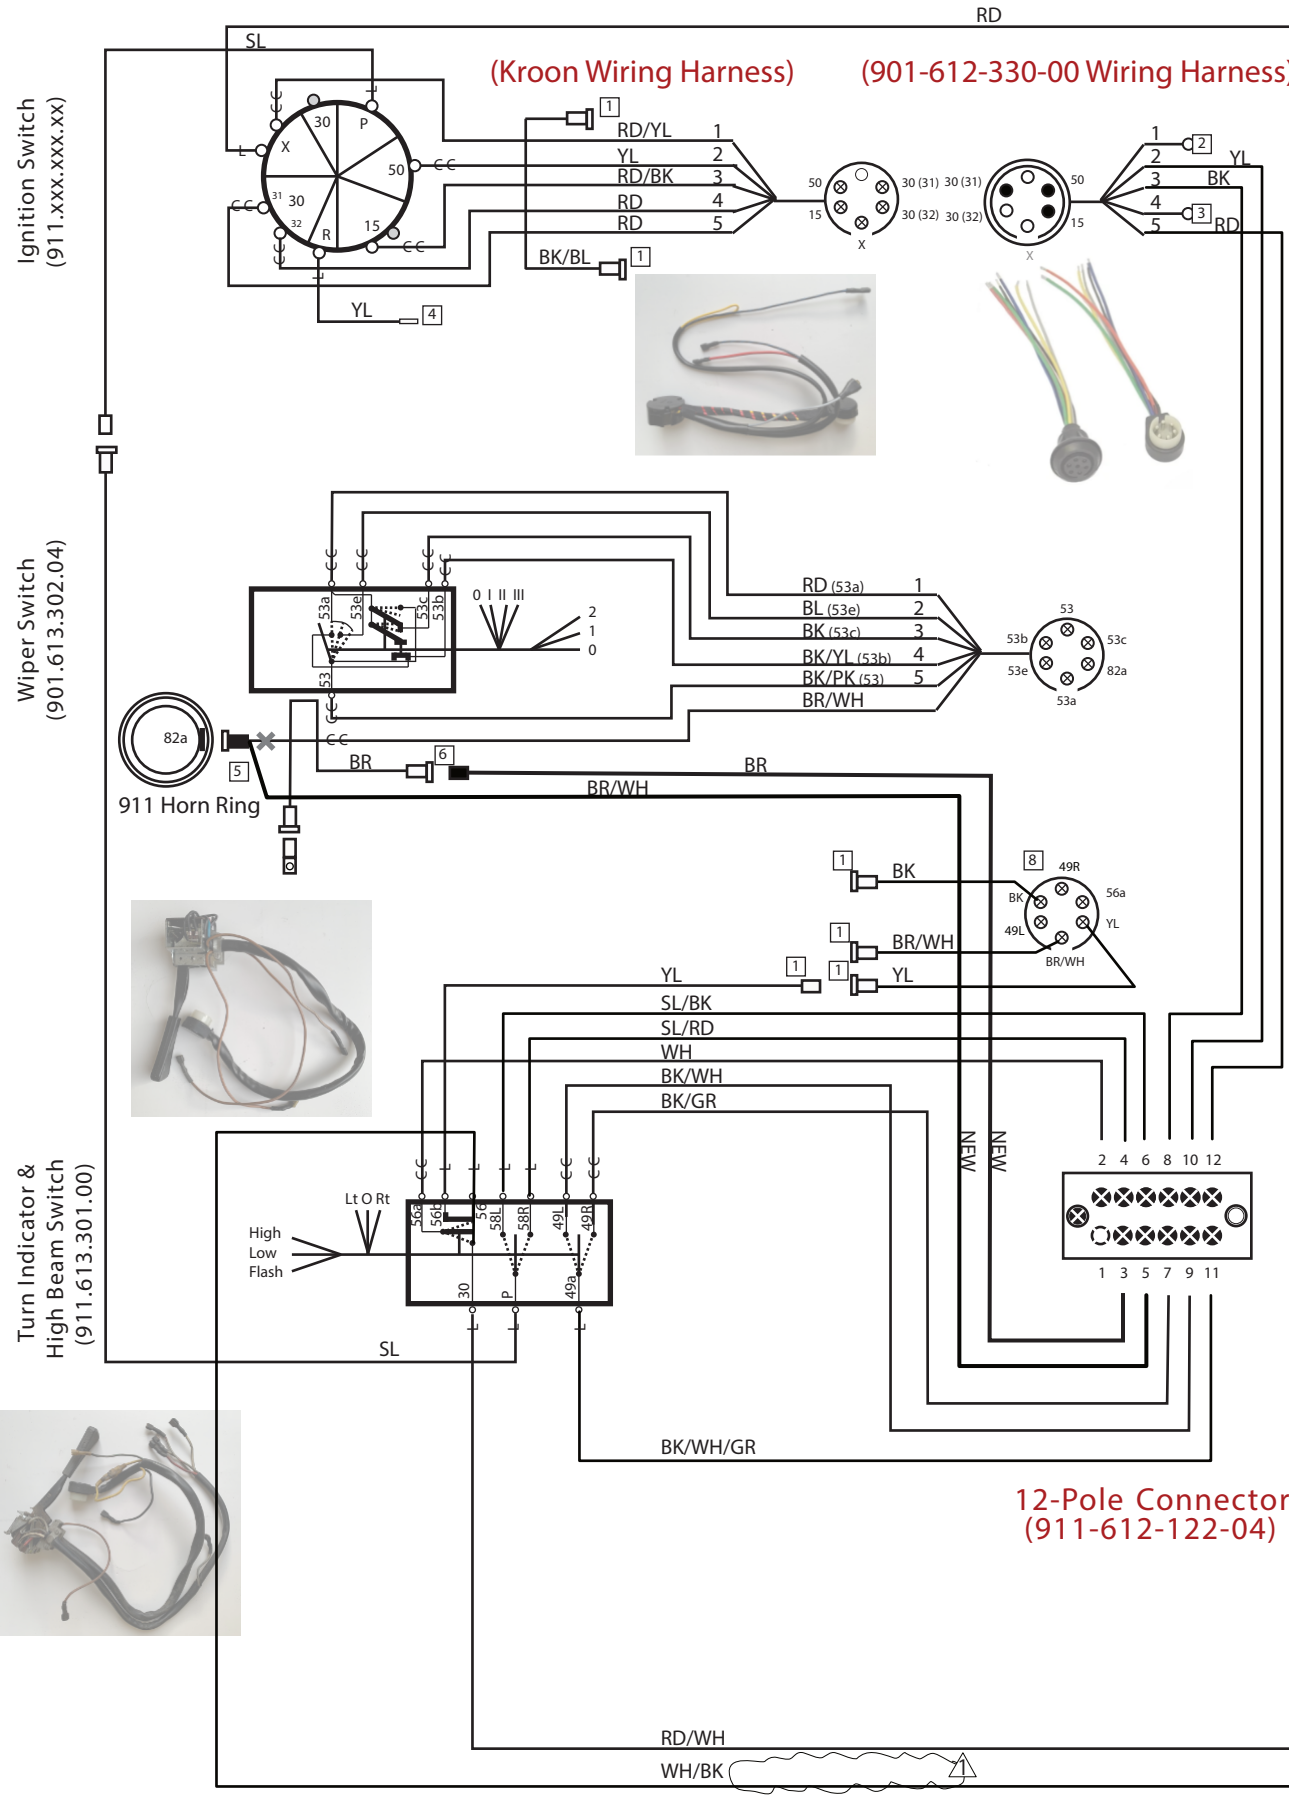

911 / 1973-era Components

914-4 1970/71 12-Pole Connector Wiring Harness

No.	Revision	Date
1	Combo relay wiring fixed	5/20/24

Drawn by: K. Salvail  
 Date: 5/20/24

Steering Wheel Column Conversion  
 12-Pole Connector Wiring Connections