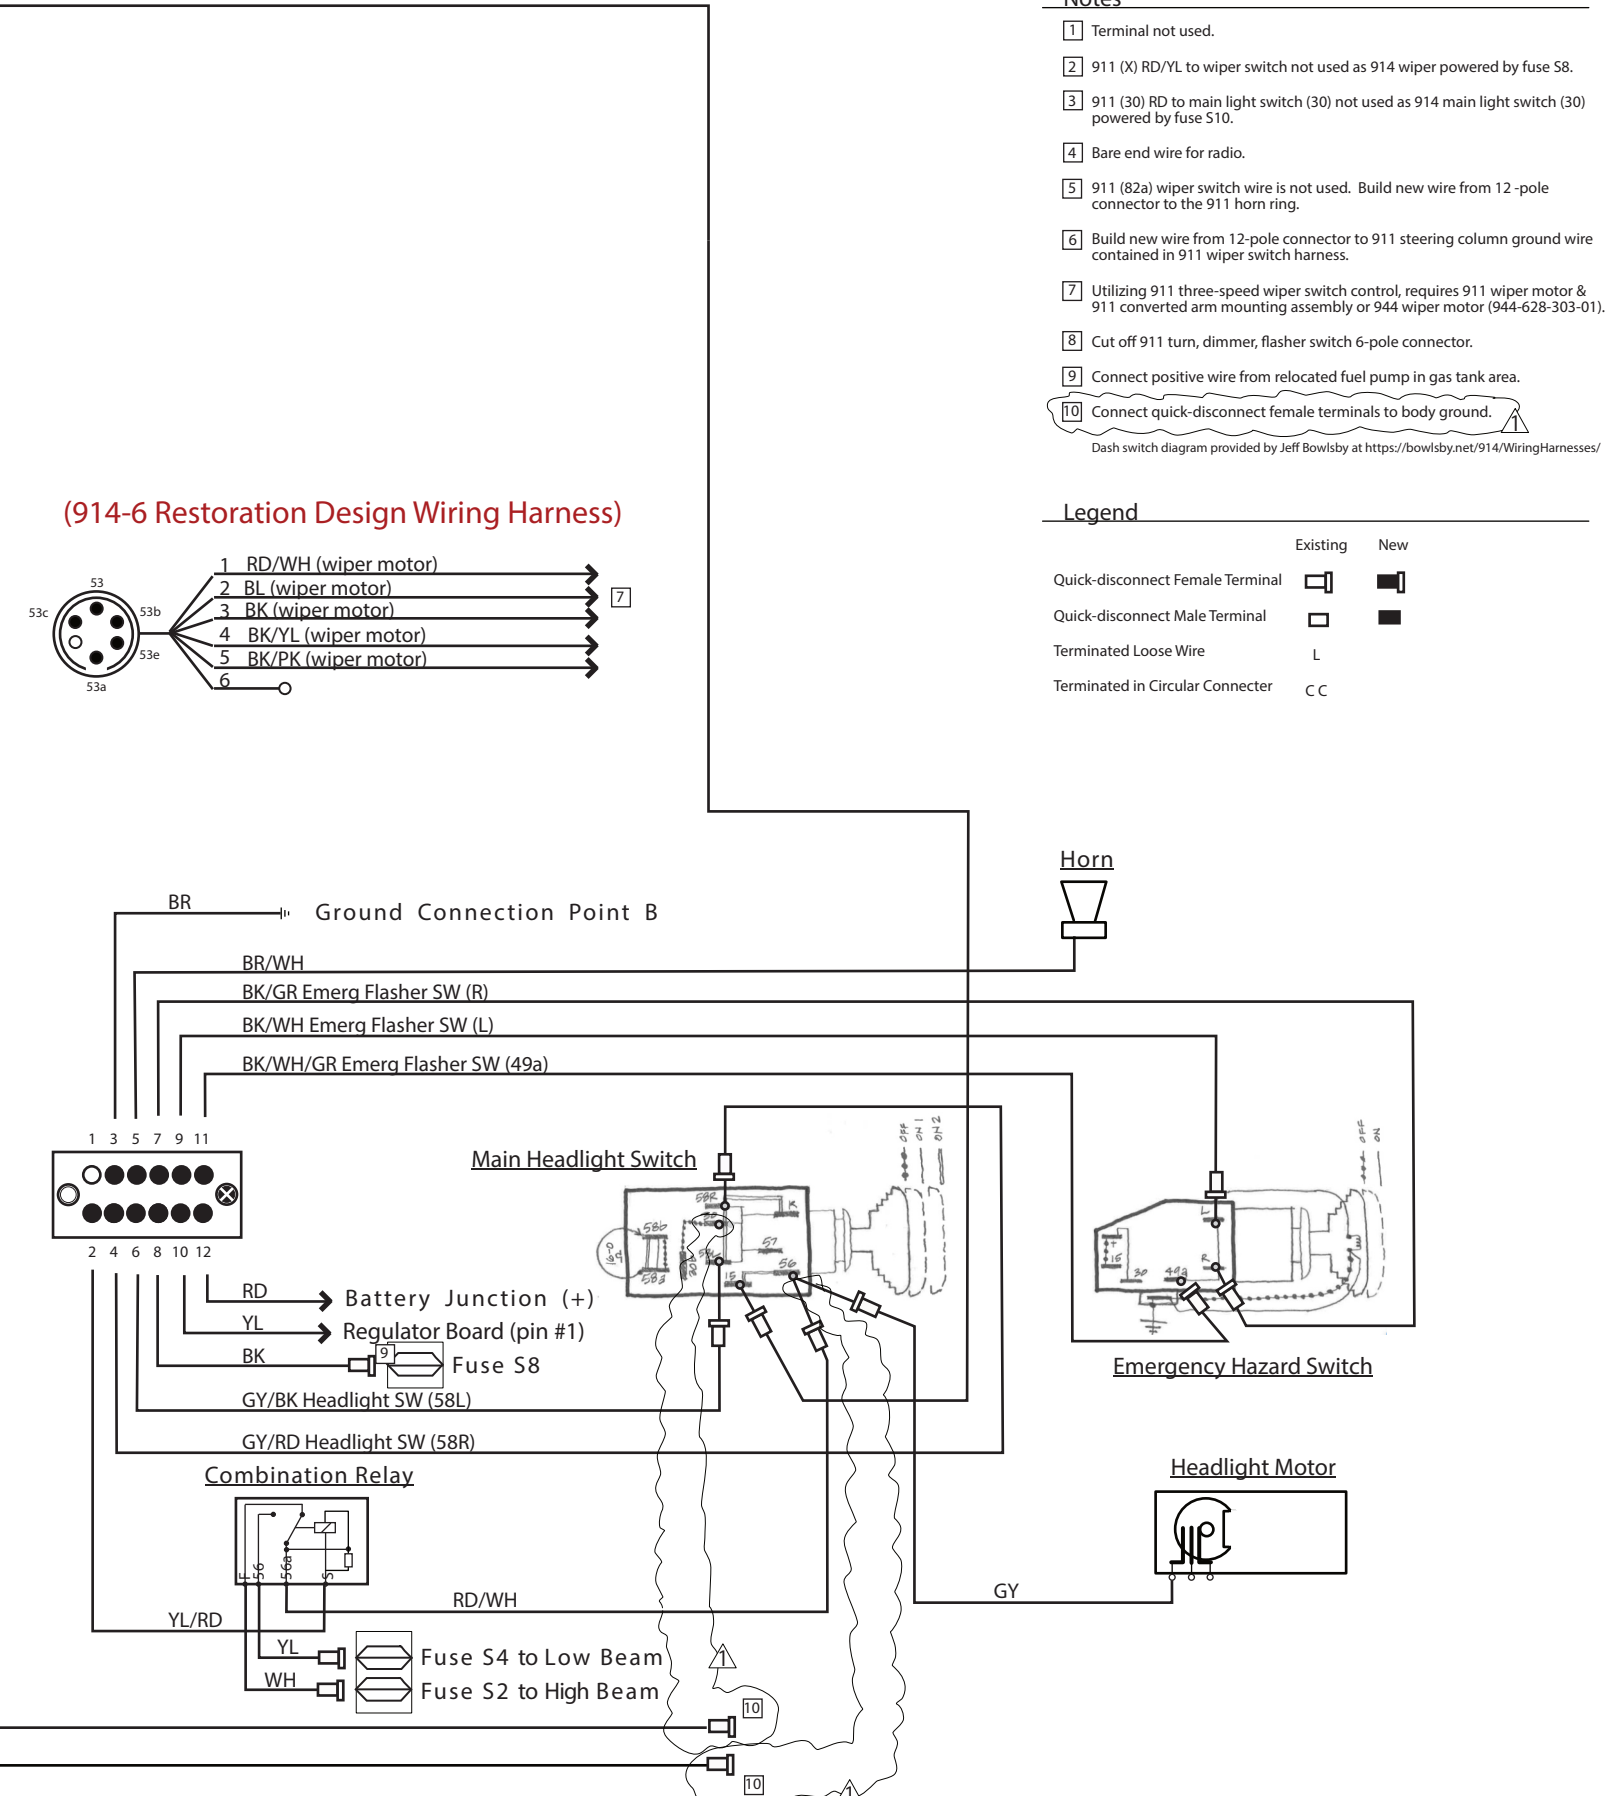

911 / 1973-era Components

914-4 1970/71 12-Pole Connector Wiring Harness

No.	Revision	Date
1	Combo relay wiring fixed	5/20/24

Drawn by: K. Salvail  
 Date: 5/20/24

Steering Wheel Column Conversion  
 12-Pole Connector Wiring Connections