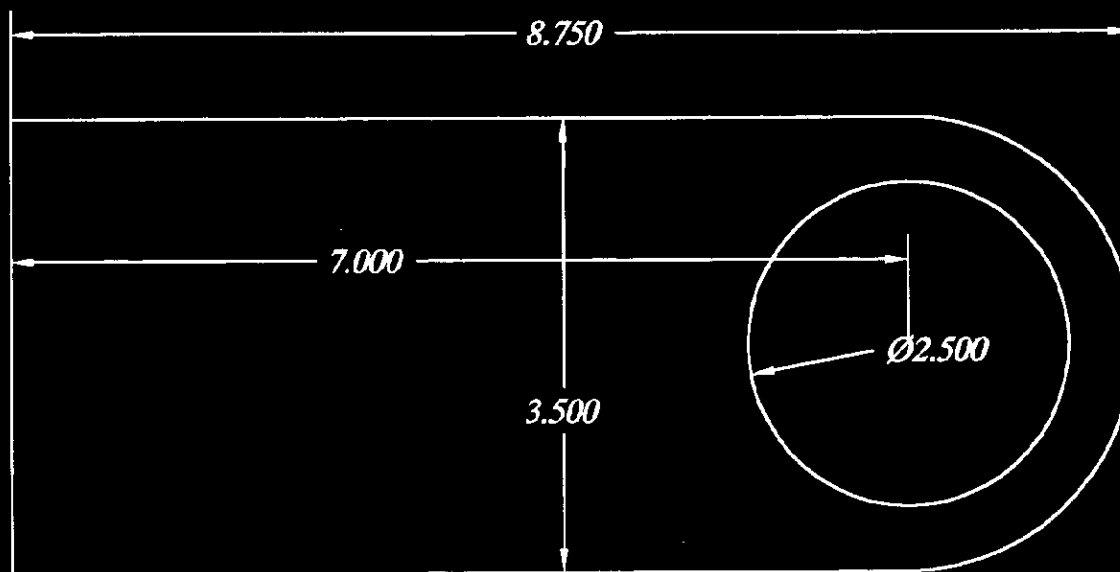

LASER
11ga.A-36 PLATE
TOWHOOK.LST

QTY. _____

JOB # _____

DWG#

FIND#

RON
TOW HOOK

TOWHOOK.DWG