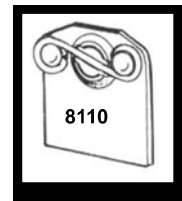

Deck lid "W" Type, fiberglass

The "W" deck lid type, made out of fibreglass.

<i>Nr</i>	<i>Type/description</i>
0103	Deck lid "W" type, fiberglass

Baja kit

This 7-piece Baja Kit is made of fibreglass. The wings cover oversize wheels: front to 5,5" and rear to 8"

<i>Nr</i>	<i>Type/description</i>
0150	Custom Baja kit 12/1300
0199	Body lift kit 7 cm

Baja side bars

These iron sidebars bolt directly into your running-board channels. They protect your wings and rear wheels from road debris. There are 2 types: high and low. Sold in pairs.

<i>Nr</i>	<i>Type/description</i>
0221	Baja sidebars low

Fortificationclips Dzus and Abarth rubber hood latches

The fortification clips are used to fasten the body part plates on a race car or on a popular "Race Look" car. Sold by the package.

<i>Nr</i>	<i>Type/description</i>
8100	DZUS clips, 10 pieces
8105	DZUS "Spring" retainer, 10 pieces
8110	DZUS tab with spring, 10 pieces

Flip front

Ideal for replacement of a damaged or rusted front. Mounting the fibreglass flip front, the 2 wings and the front deck are in one piece, all problems are solved. Super fast Beetles (Dragster) get extra performance with this lightweight construction. The Beetle flip front type concurs with a '67 1200, the USA type but with upright headlights and a long front lid.

<i>Nr</i>	<i>Type/description</i>
0155	Flip front beetle

The Abarth rubber hood latches can be used for mounting or closing the motor key of a Buggy or another 'Custom'. Excellent mounting on a Baja.

<i>Nr</i>	<i>Type/description</i>
0197	"Abarth" rubber hood latches

Minibuggy and -bus

Special order! Available in white primer body, painted as desired and completely built up... Price on request.