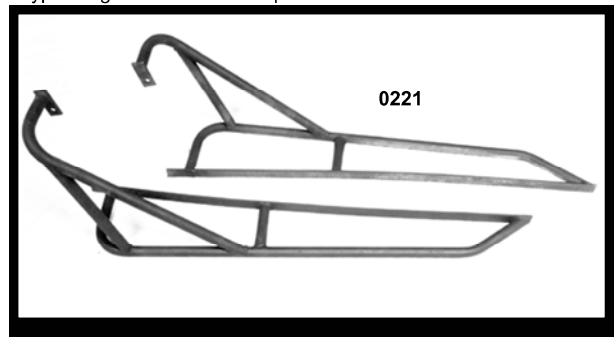

Deck lid "W" Type, fiberglass

The "W" deck lid type, made out of fibreglass.

- | <i>Nr</i> | <i>Type/description</i> |
|-----------|-------------------------------|
| 0103 | Deck lid "W" type, fiberglass |

Baja kit

This 7-piece Baja Kit is made of fibreglass. The wings cover oversize wheels: front to 5,5" and rear to 8"

- | <i>Nr</i> | <i>Type/description</i> |
|-----------|-------------------------|
| 0150 | Custom Baja kit 12/1300 |
| 0199 | Body lift kit 7 cm |

Baja side bars

These iron sidebars bolt directly into your running-board channels. They protect your wings and rear wheels from road debris. There are 2 types: high and low. Sold in pairs.

- | <i>Nr</i> | <i>Type/description</i> |
|-----------|-------------------------|
| 0221 | Baja sidebars low |

Fortificationclips Dzus and Abarth rubber hood latches

The fortification clips are used to fasten the body part plates on a race car or on a popular "Race Look" car. Sold by the package.

- | <i>Nr</i> | <i>Type/description</i> |
|-----------|-----------------------------------|
| 8100 | DZUS clips, 10 pieces |
| 8105 | DZUS "Spring" retainer, 10 pieces |
| 8110 | DZUS tab with spring, 10 pieces |