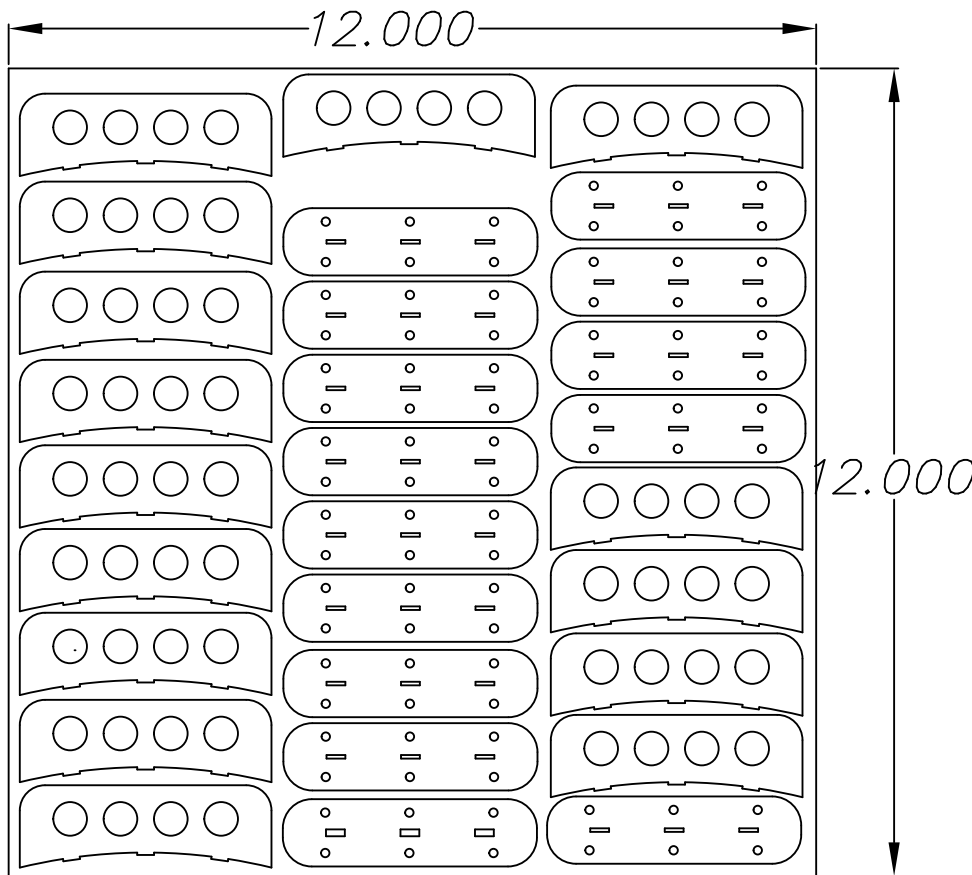

LASER
12"x12" .048 #8Pol.304ss
?????.LST

QTY. _____

JOB # _____

DWG#

REV#

FIND#

Fuel Cap Handle Base
.048 #8 Pol. 304SS

Fuel Cap Handle Base
.048 #8 Pol. 304SS

Fuel Cap Handle
.048 #8 Pol. 304SS

RON SZYMANSKI

Fuel Cap Bat Handle