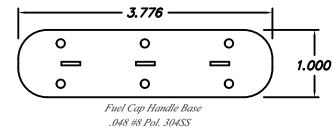

LASER
12"x12" .048 #8Pol.304ss
?????.LST

QTY. _____

JOB # _____

DWG#

REV#

FIND#

Fuel Cap Handle Base
.048 #8 Pol. 304SS

Fuel Cap Handle Base
.048 #8 Pol. 304SS