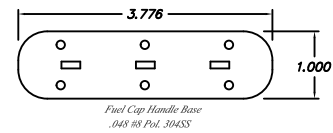

LASER
12"x12" .048 #8Pol.304ss
?????.LST

QTY. _____

JOB # _____

DWG#

REV#

FIND#

Fuel Cap Handle Base
.048 #8 Pol. 304SS

Fuel Cap Handle Base
.048 #8 Pol. 304SS